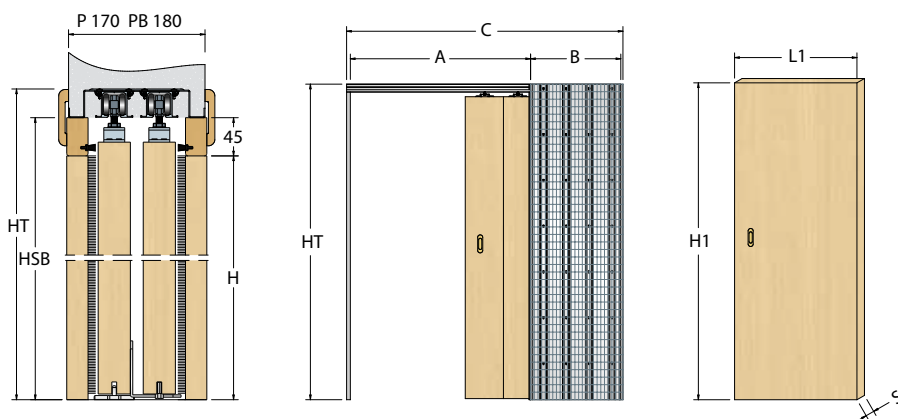

# Staffetta Single door - Data sheet plaster and plasterboard wall

Wall type	Finished wall	Cavity width	Door width "S"
Plaster	170	135	42
Plasterboard	180	135	42

Code	Passage size L X H	Door size LI X HI	A	B	C	HSB	HT
IST.I15SB	1150 X 2100	615 X 2110	1200	600	1850	2145	2180
IST.I15SA	1150 X 2000	615 X 2010	1200	600	1850	2045	2080
IST.I35SB	1350 X 2100	715 X 2110	1400	700	2150	2145	2180
IST.I35SA	1350 X 2000	715 X 2010	1400	700	2150	2045	2080
IST.I55SB	1550 X 2100	815 X 2110	1600	800	2450	2145	2180
IST.I55SA	1550 X 2000	815 X 2010	1600	800	2450	2045	2080
IST.I75SB	1750 X 2100	915 X 2110	1800	900	2750	2145	2180
IST.I75SA	1750 X 2000	915 X 2010	1800	900	2750	2045	2080
IST.I95SB	1950 X 2100	1015 X 2110	2000	1000	3050	2145	2180
IST.I95SA	1950 X 2000	1015 X 2010	2000	1000	3050	2045	2080

## ATTENTION:

Do not use door panels thicker than the size expressed in the table.

## DIMENSIONS

Overall length:

Length (L) x 1,5 + 125  
(Example: 1550x1,5+125 = 2470)

Overall height:

Height (H) + 80  
(Example: 2100+80 = 2180)

## CUSTOM SIZE

Available dimensions:

HEIGHT: From mm 1000 to mm 2700

LENGTH: From mm 1150 to mm 2350