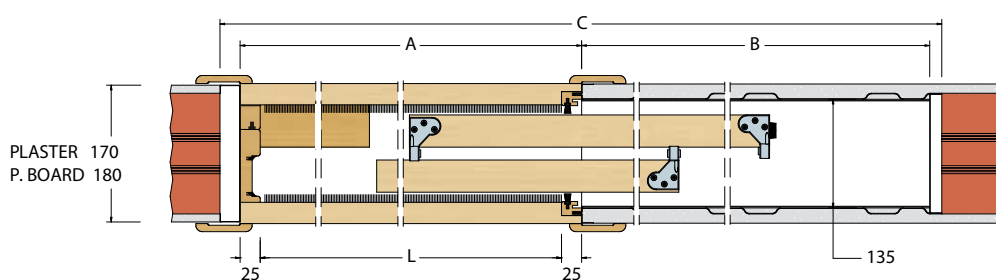

# Staffetta Single door - Data sheet plaster and plasterboard wall

Wall type	Finished wall	Cavity width	Door width "S"
Plaster	170	135	42
Plasterboard	180	135	42

Code	Passage size L X H	Door size LI X HI	A	B	C	HSB	HT
IST.I15SB	1150 X 2100	615 X 2110	1200	600	1850	2145	2180
IST.I15SA	1150 X 2000	615 X 2010	1200	600	1850	2045	2080
IST.I35SB	1350 X 2100	715 X 2110	1400	700	2150	2145	2180
IST.I35SA	1350 X 2000	715 X 2010	1400	700	2150	2045	2080
IST.I55SB	1550 X 2100	815 X 2110	1600	800	2450	2145	2180
IST.I55SA	1550 X 2000	815 X 2010	1600	800	2450	2045	2080
IST.I75SB	1750 X 2100	915 X 2110	1800	900	2750	2145	2180
IST.I75SA	1750 X 2000	915 X 2010	1800	900	2750	2045	2080
IST.I95SB	1950 X 2100	1015 X 2110	2000	1000	3050	2145	2180
IST.I95SA	1950 X 2000	1015 X 2010	2000	1000	3050	2045	2080

## ATTENTION:

Do not use door panels thicker than the size expressed in the table.

## DIMENSIONS

Overall length:

Length (L) x 1,5 + 125  
(Example: 1550x1,5+125 = 2470)

Overall height:

Height (H) + 80  
(Example: 2100+80 = 2180)

## CUSTOM SIZE

Available dimensions:

HEIGHT: From mm 1000 to mm 2700

LENGTH: From mm 1150 to mm 2350